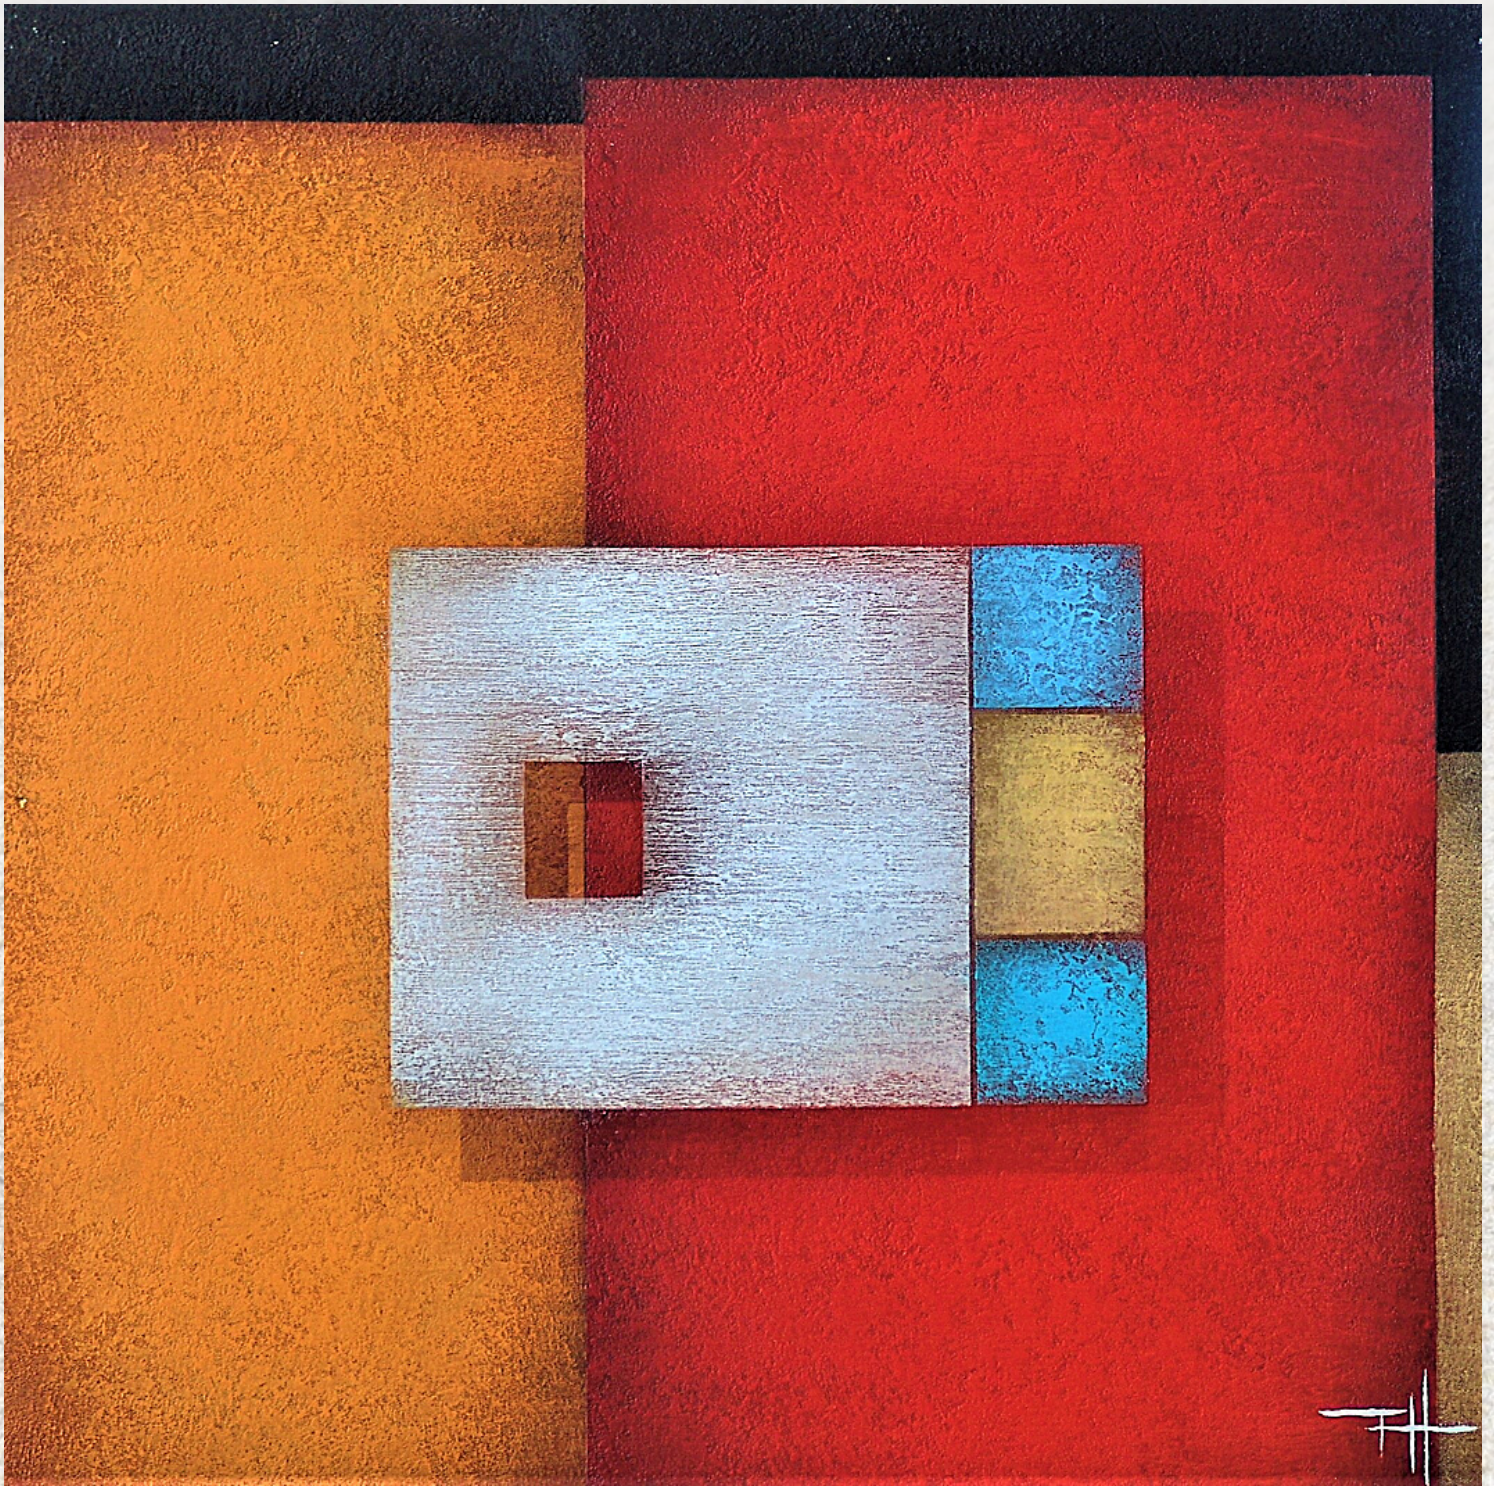

# FRANK JENSEN

GALERIA D'ART  
EL CLAUSTRE

Portada : NIGHT FLIGHT  
Oil Canvas 100 X 100 cms

Portada : SEA ROAD  
Oil Canvas 75 X 150 cms

**EL CLAUSTRE**  
**Art Gallery**

**Exhibition**

**FRANK JENSEN**

**GIRONA**

**From 8 to 23 october**

**2021**

ART GALLERY  
EL CLAUSTRE  
YOUR GALLERY

**RED SUITE**  
**Oil canvas**  
**40 X 40 cms**

**BLUE PAVILION**  
Oil canvas  
100 X 100 cms

**LIME LIGHT**  
Oil canvas  
60 X 120 cms

**NO TITLE**  
Oil on wood  
136 x 25 x 25 cms

**NO TITLE**  
Oil on wood  
71 x 22 x 10 cms

**SEARCH**  
Oil canvas  
100 x 100 cms

**FRAGILE**  
**Oil canvas**  
**60 X 60 cms**

**HARBOUR**  
Oil canvas  
120 x 120 cms

**DUNES**  
**Oil canvas**  
**40 x 40 cms**

**HILL**  
**Oil canvas**  
**150 X 50 cms**

**TIES**  
Oil canvas  
100 x 100 cms

**THE TRIP**  
Oil canvas  
40 x 130 cms

**BALTIC**  
**Oil canvas**  
**40 X 40 cms**