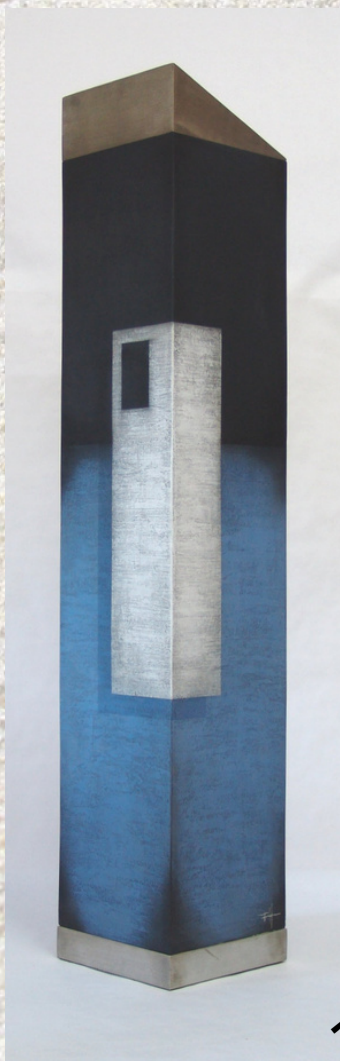

# FRANK JENSEN

GALERIA D'ART  
EL CLAUSTRE

Portada : NIGHT FLIGHT  
Oil Canvas 100 X 100 cms

Portada : SEA ROAD  
Oil Canvas 75 X 150 cms

**EL CLAUSTRE**  
**Art Gallery**

**Exhibition**

**FRANK JENSEN**

**GIRONA**

**From 8 to 23 october**

**2021**

ART GALLERY  
EL CLAUSTRE  
YOUR GALLERY

**RED SUITE**  
**Oil canvas**  
**40 X 40 cms**

**BLUE PAVILION**  
Oil canvas  
100 X 100 cms

**LIME LIGHT**  
Oil canvas  
60 X 120 cms

**NO TITLE**  
Oil on wood  
136 x 25 x 25 cms

**NO TITLE**  
Oil on wood  
71 x 22 x 10 cms

**SEARCH**  
Oil canvas  
100 x 100 cms

**FRAGILE**  
**Oil canvas**  
**60 X 60 cms**

**HARBOUR**  
Oil canvas  
120 x 120 cms

**ROME**  
**Oil canvas**  
**100 x 100 cms**

**NO TITLE**  
**Oil on wood**  
**185 X 20 X 20 cms**

**NO TITLE**  
**Oil on wood**  
**127 X 15 X 15 cms**

**ARCHITECTURE**  
Oil canvas  
60 x 60 cms

**ARCHITECTURE**  
**Oil canvas**  
**60 x 60 cms**