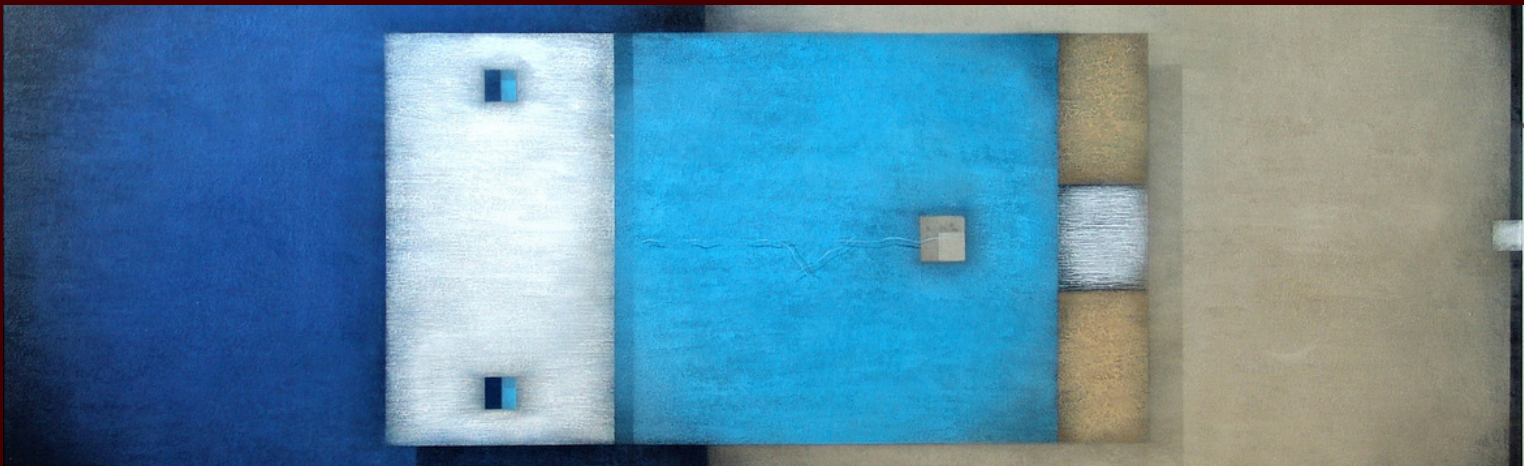

# FRANK JENSEN

GALERIA D'ART  
EL CLAUSTRE

Portada : NIGHT FLIGHT  
Oil Canvas 100 X 100 cms

Portada : SEA ROAD  
Oil Canvas 75 X 150 cms

**EL CLAUSTRE**  
**Art Gallery**

**Exhibition**

**FRANK JENSEN**

**GIRONA**

**From 8 to 23 october**

**2021**

ART GALLERY  
EL CLAUSTRE  
YOUR GALLERY

**RED SUITE**  
**Oil canvas**  
**40 X 40 cms**

**BLUE PAVILION**  
Oil canvas  
100 X 100 cms

**LIME LIGHT**  
Oil canvas  
60 X 120 cms