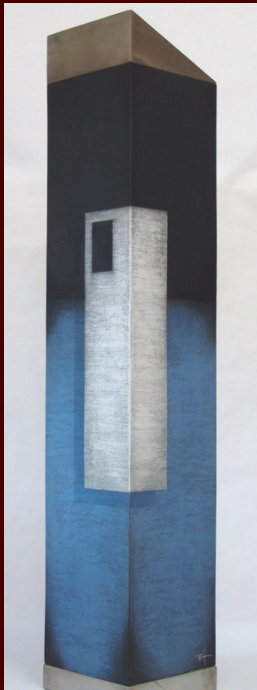

# FRANK JENSEN

GALERIA D'ART  
EL CLAUSTRE

Portada : NIGHT FLIGHT  
Oil Canvas 100 X 100 cms

Portada : SEA ROAD  
Oil Canvas 75 X 150 cms

**EL CLAUSTRE**  
**Art Gallery**

**Exhibition**

**FRANK JENSEN**

**GIRONA**

**From 8 to 23 october**

**2021**

ART GALLERY  
EL CLAUSTRE  
YOUR GALLERY

**RED SUITE**  
**Oil canvas**  
**40 X 40 cms**

**BLUE PAVILION**  
Oil canvas  
100 X 100 cms

**LIME LIGHT**  
Oil canvas  
60 X 120 cms

**NO TITLE**  
Oil on wood  
136 x 25 x 25 cms

**NO TITLE**  
Oil on wood  
71 x 22 x 10 cms

**SEARCH**  
Oil canvas  
100 x 100 cms

**FRAGILE**  
**Oil canvas**  
**60 X 60 cms**

**HARBOUR**  
Oil canvas  
120 x 120 cms

**ROME**  
**Oil canvas**  
**100 x 100 cms**

**NO TITLE**  
**Oil on wood**  
**185 X 20 X 20 cms**

**NO TITLE**  
**Oil on wood**  
**127 X 15 X 15 cms**

**ARCHITECTURE**  
Oil canvas  
60 x 60 cms

**ARCHITECTURE**  
**Oil canvas**  
**60 x 60 cms**