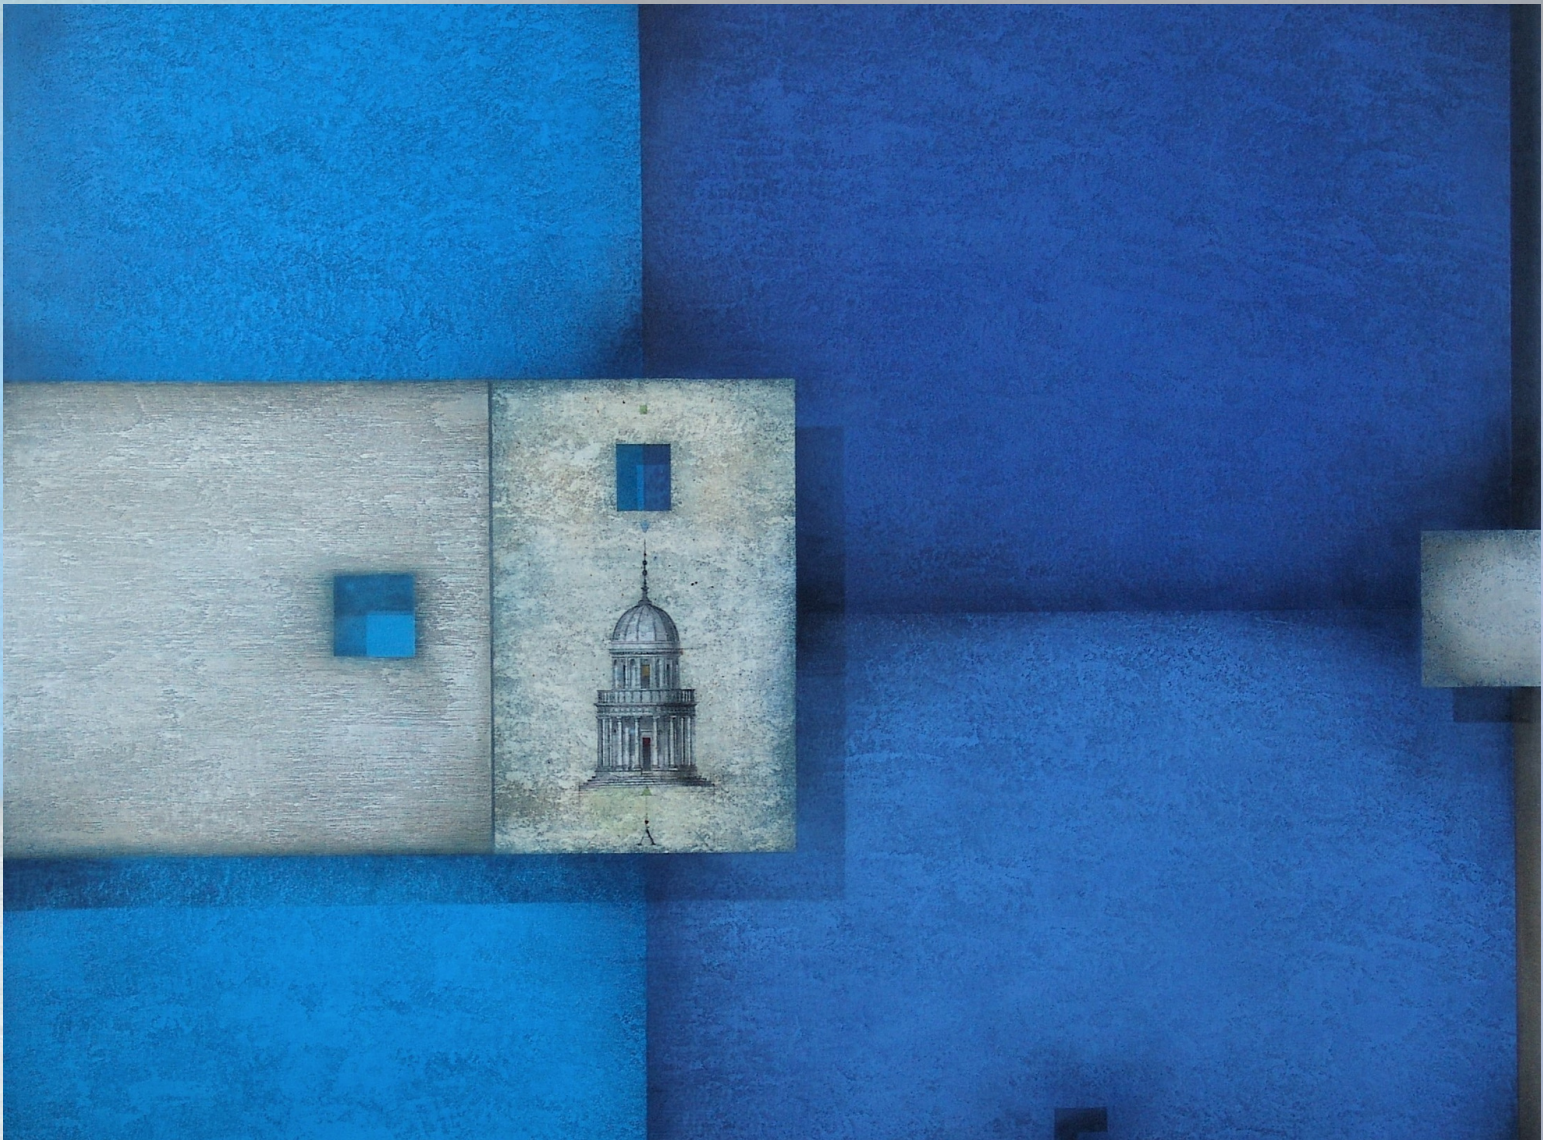

RED SUITE
Oil canvas
40 X 40 cms