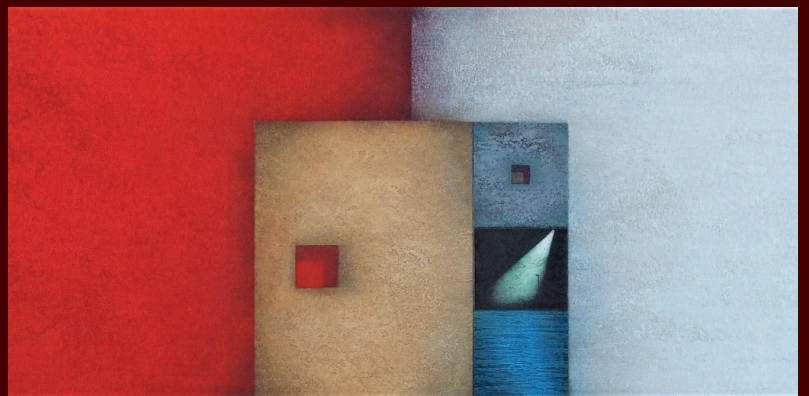

# FRANK JENSEN

GALERIA D'ART  
EL CLAUSTRE

Portada : NIGHT FLIGHT  
Oil Canvas 100 X 100 cms

Portada : SEA ROAD  
Oil Canvas 75 X 150 cms

**EL CLAUSTRE**  
**Art Gallery**

**Exhibition**

**FRANK JENSEN**

**GIRONA**

**From 8 to 23 october**

**2021**

ART GALLERY  
EL CLAUSTRE  
YOUR GALLERY

**RED SUITE**  
**Oil canvas**  
**40 X 40 cms**

**BLUE PAVILION**  
Oil canvas  
100 X 100 cms

**LIME LIGHT**  
Oil canvas  
60 X 120 cms