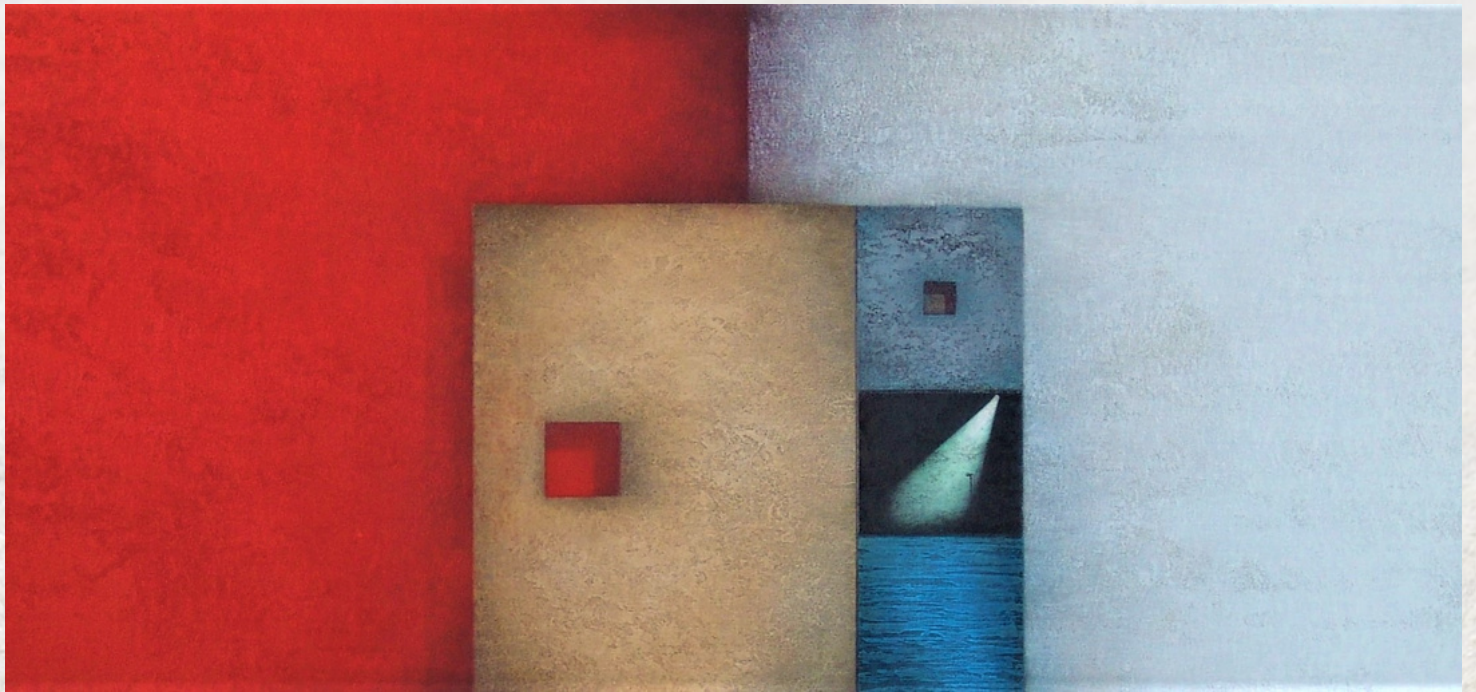

**From 8 to 23 october**

**2021**

ART GALLERY  
EL CLAUSTRE  
YOUR GALLERY

**RED SUITE**  
**Oil canvas**  
**40 X 40 cms**

**BLUE PAVILION**  
Oil canvas  
100 X 100 cms

**LIME LIGHT**  
Oil canvas  
60 X 120 cms