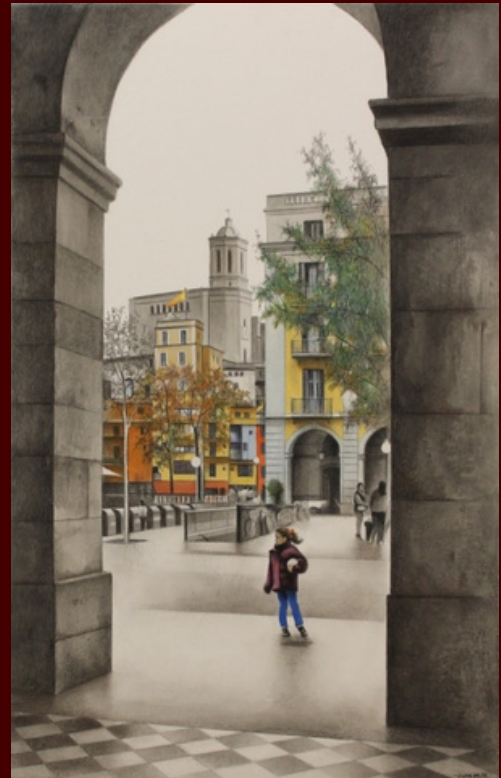

**OLD FISHERIES BRIDGE**

**Oil on canvas**

**50 X 160 cms**

**VENICE**

**Oil on canvas**

**40 X 80 cms**

**SAINT FELIX AND THE CATHEDRAL**

**Oil on canvas**

**40 X 130 cms**

**FOREST - GIRONA**

**Oil on canvas**

**40 X 120 cms**

**READING**  
Oil on canvas  
46 X 73 cms

**OLD NEIGHBORHOOD - GIRONA**  
Oil on canvas  
54 X 38 cms

**SAINT AGUSTIN  
SQUARE**  
Oil on canvas  
73 X 46 cms