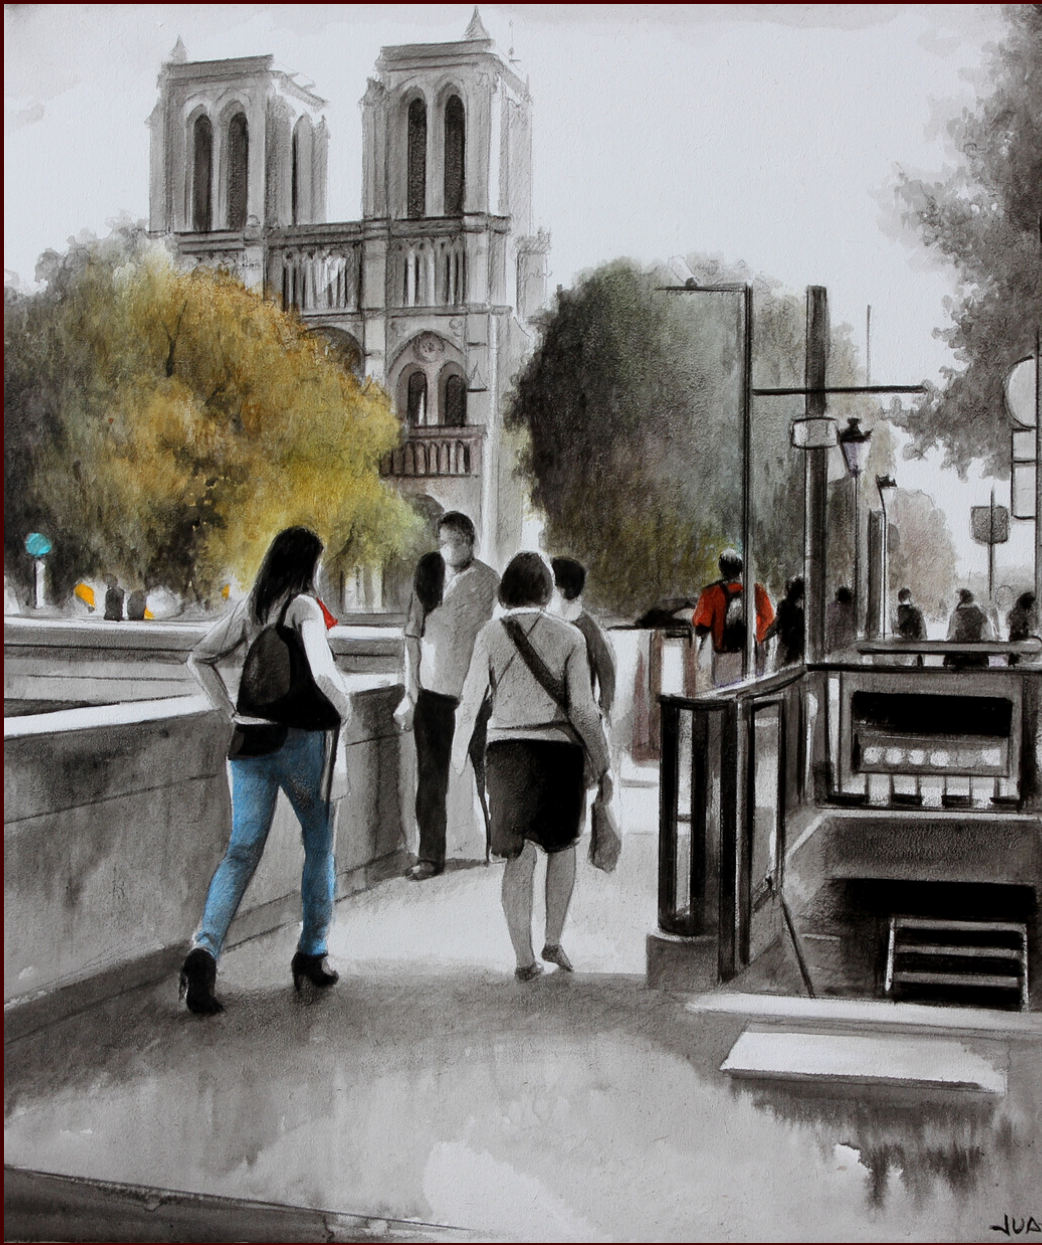

PARIS
Oil on canvas
36 X 36 cms