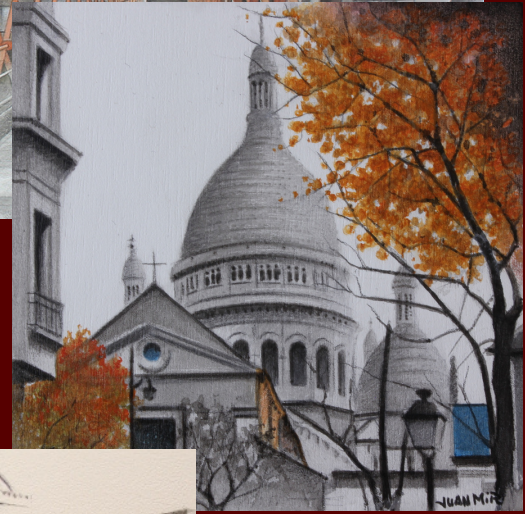

JUAN MIR

COVER : STEPS  
Oil on canvas  
80 X 80 cms

**EL CLAUSTRE**  
Art Gallery

**Exhibition**

**JUAN MIR**

**GIRONA**

**From 9 november to 4 december**

**2021**

ART GALLERY  
EL CLAUSTRE  
YOUR GALLERY

**PARIS**  
**Oil on canvas**  
**36 X 36 cms**

**COUPLE**  
**Oil on canvas**  
**41 X 117 cms**

**CADAQUES CHURCH**

**Oil on canvas**

**40 X 40 cms**

**CATHEDRAL GIRONA**