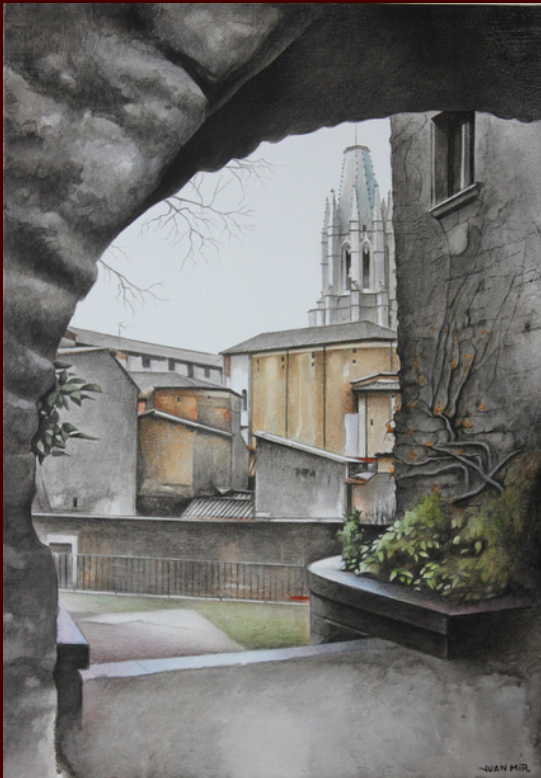

**Oil on canvas**

**46 x 46 cms**

**CADAQUES IN CALM**  
**Oil on canvas**  
**30 X 120 cms**

**LONG WAIT**  
Oil on canvas  
65 X 116 cms

**COUPLE**  
Oil on canvas  
41 X 117 cms

**SACRE COEUR**  
Oil on canvas  
16 X 16 cms

**" LA PEDRERA "**  
Oil on canvas  
40 X 40 cms

**CADAQUES CHURCH**  
Oil on canvas  
50 X 50 cms

**THE OLIVE TREE OF CADAQUES**

**Oil on canvas**

**60 X 160 cms**

**GIRONA FACADES**  
**Oil on canvas**  
**20 X 70 cms**

**OLD FISHERIES BRIDGE**

**Oil on canvas**

**50 X 160 cms**

**VENICE**

**Oil on canvas**

**40 X 80 cms**

**SAINT FELIX AND THE CATHEDRAL**

**Oil on canvas**

**40 X 130 cms**

**FOREST - GIRONA**

**Oil on canvas**

**40 X 120 cms**

**READING**  
Oil on canvas  
46 X 73 cms

**OLD NEIGHBORHOOD - GIRONA**  
Oil on canvas  
54 X 38 cms

**SAINT AGUSTIN  
SQUARE**  
Oil on canvas  
73 X 46 cms