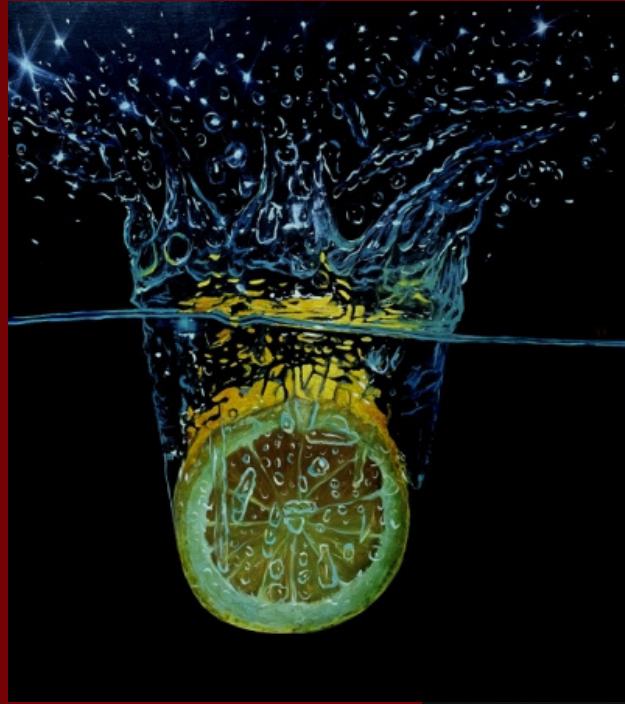

INTRUDERS
Oil / Canvas
70 X 90 cms

SORRENTO
Oil / Canvas
50 X 60 cms

THE SWORD IN THE ROCK Oil / Canvas 100 X 100 cms

THE ORIGIN OF THE WORLD

Oil / Canvas

60 X 100 cms

PICCANTI VERITA

Oil / Canvas